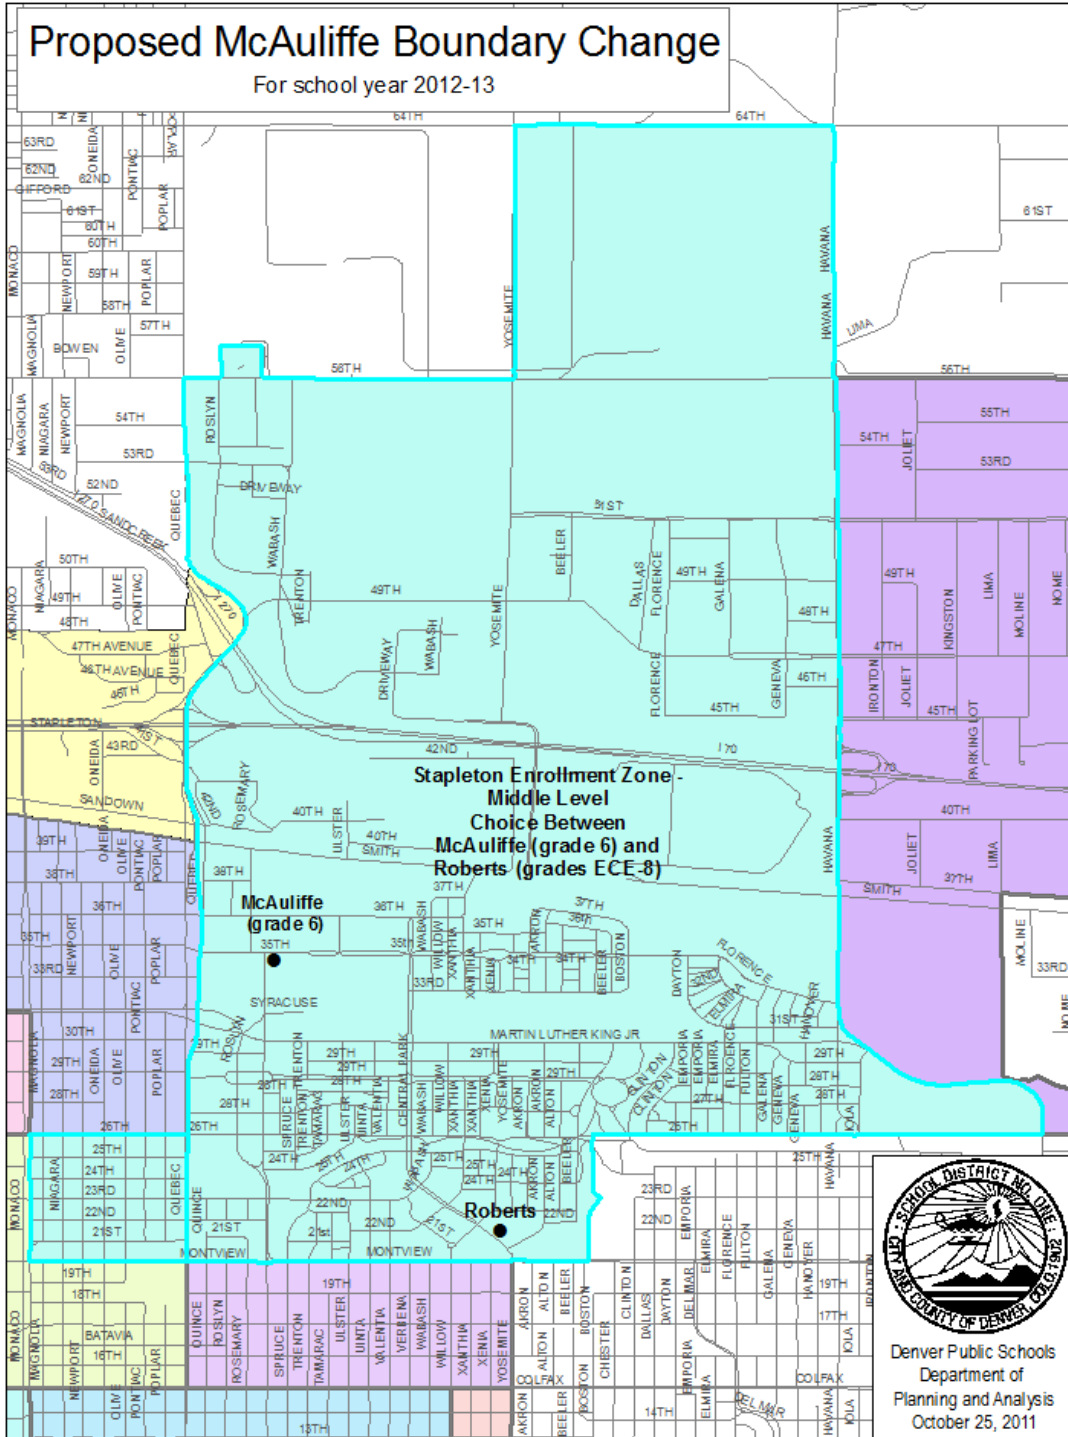

Board of Education
November 17, 2011

MOTION TO APPROVE SHARED BOUNDARY FOR MCAULIFFE MIDDLE SCHOOL

I move that the Board of Education approve a shared boundary for McAuliffe Middle School for the 2012-13 school year only as illustrated in the boundary map which is incorporated as part of this motion.

Proposed McAuliffe Boundary Change

For school year 2012-13

Denver Public Schools
Department of
Planning and Analysis
October 25, 2011